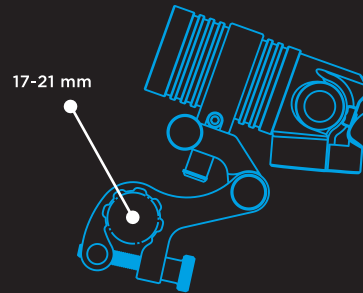

Rebreather Tested, Recreational Requested.

Shearwater has once again pushed the boundaries of dive computers with their latest innovation: the NERD 2. The NERD has been redesigned so that both rebreather divers and open circuit divers can appreciate having all their dive information in their line-of-sight. Keep your eye on your dive, not your dive computer.

All information in your line of sight

The NERD 2 includes all the great features from the original Near Eye Remote Display along with some newly engineered improvements:

- REFINED COMPACT DESIGN
- LINE-OF-SIGHT INFORMATION
- 2 BUTTON, EASY INTERFACE
- RECHARGEABLE LI ION BATTERY
- AI FUNCTIONALITY
- 3 AXIS TILT COMPENSATED DIGITAL COMPASS

OC MOUNT

The SA model comes with an OC regulator mount, suitable with most regulators:

CCR MOUNT

The Fisher units ship with a CCR mount, suitable for most rebreathers:

NERD 2 Stand Alone

NERD 2 Fischer Connector for rebreathers