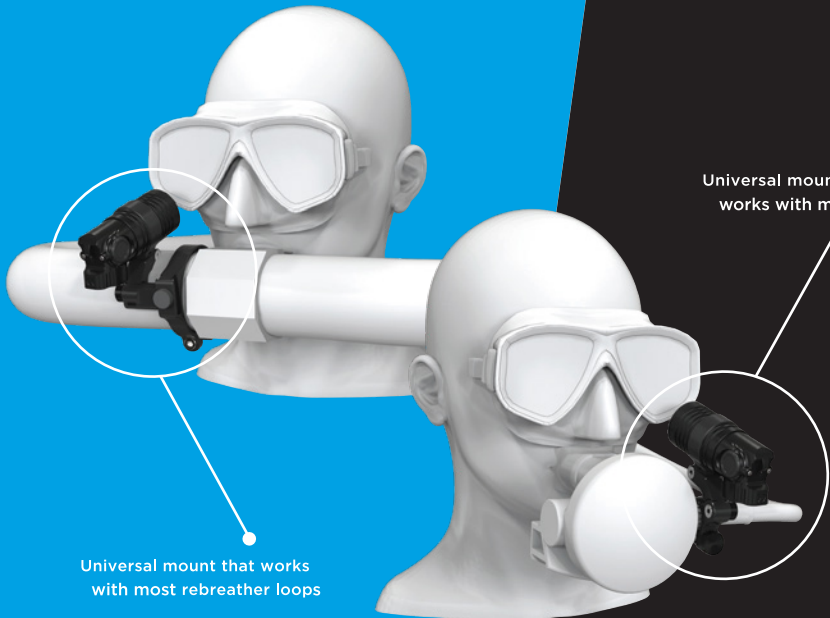

Rebreather Tested, Recreational Requested.

Shearwater has once again pushed the boundaries of dive computers with their latest innovation: the NERD 2. The NERD has been redesigned so that both rebreather divers and open circuit divers can appreciate having all their dive information in their line-of-sight. Keep your eye on your dive, not your dive computer.

All information in your line of sight

The NERD 2 includes all the great features from the original Near Eye Remote Display along with some newly engineered improvements:

- REFINED COMPACT DESIGN
- LINE-OF-SIGHT INFORMATION
- 2 BUTTON, EASY INTERFACE
- RECHARGEABLE LI ION BATTERY
- AI FUNCTIONALITY
- 3 AXIS TILT COMPENSATED DIGITAL COMPASS

OC MOUNT

The SA model comes with an OC regulator mount, suitable with most regulators:

CCR MOUNT

The Fisher units ship with a CCR mount, suitable for most rebreathers:

NERD 2 Stand Alone

NERD 2 Fischer Connector for rebreathers

NERD 2 DiveCAN Connector for Rebreathers

INSIDE THE CASE:

- NERD 2 Dive Computer
- NERD 2 Mount
- Mineral Oil (Fischer units only)
- Bluetooth USB Dongle

- Spare Charger Clip Attachment
- USB Charging Cable
- Charging Bank
- Charger Clip