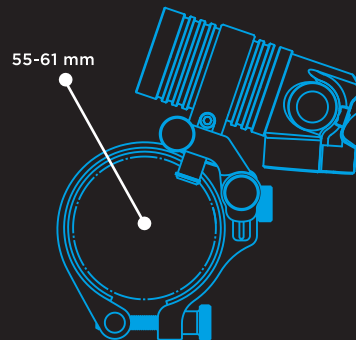

All information in your line of sight

The NERD 2 includes all the great features from the original Near Eye Remote Display along with some newly engineered improvements:

- REFINED COMPACT DESIGN
- LINE-OF-SIGHT INFORMATION
- 2 BUTTON, EASY INTERFACE
- RECHARGEABLE LI ION BATTERY
- AI FUNCTIONALITY
- 3 AXIS TILT COMPENSATED DIGITAL COMPASS

OC MOUNT

The SA model comes with an OC regulator mount, suitable with most regulators:

CCR MOUNT

The Fisher units ship with a CCR mount, suitable for most rebreathers:

NERD 2 Stand Alone

NERD 2 Fischer Connector for rebreathers